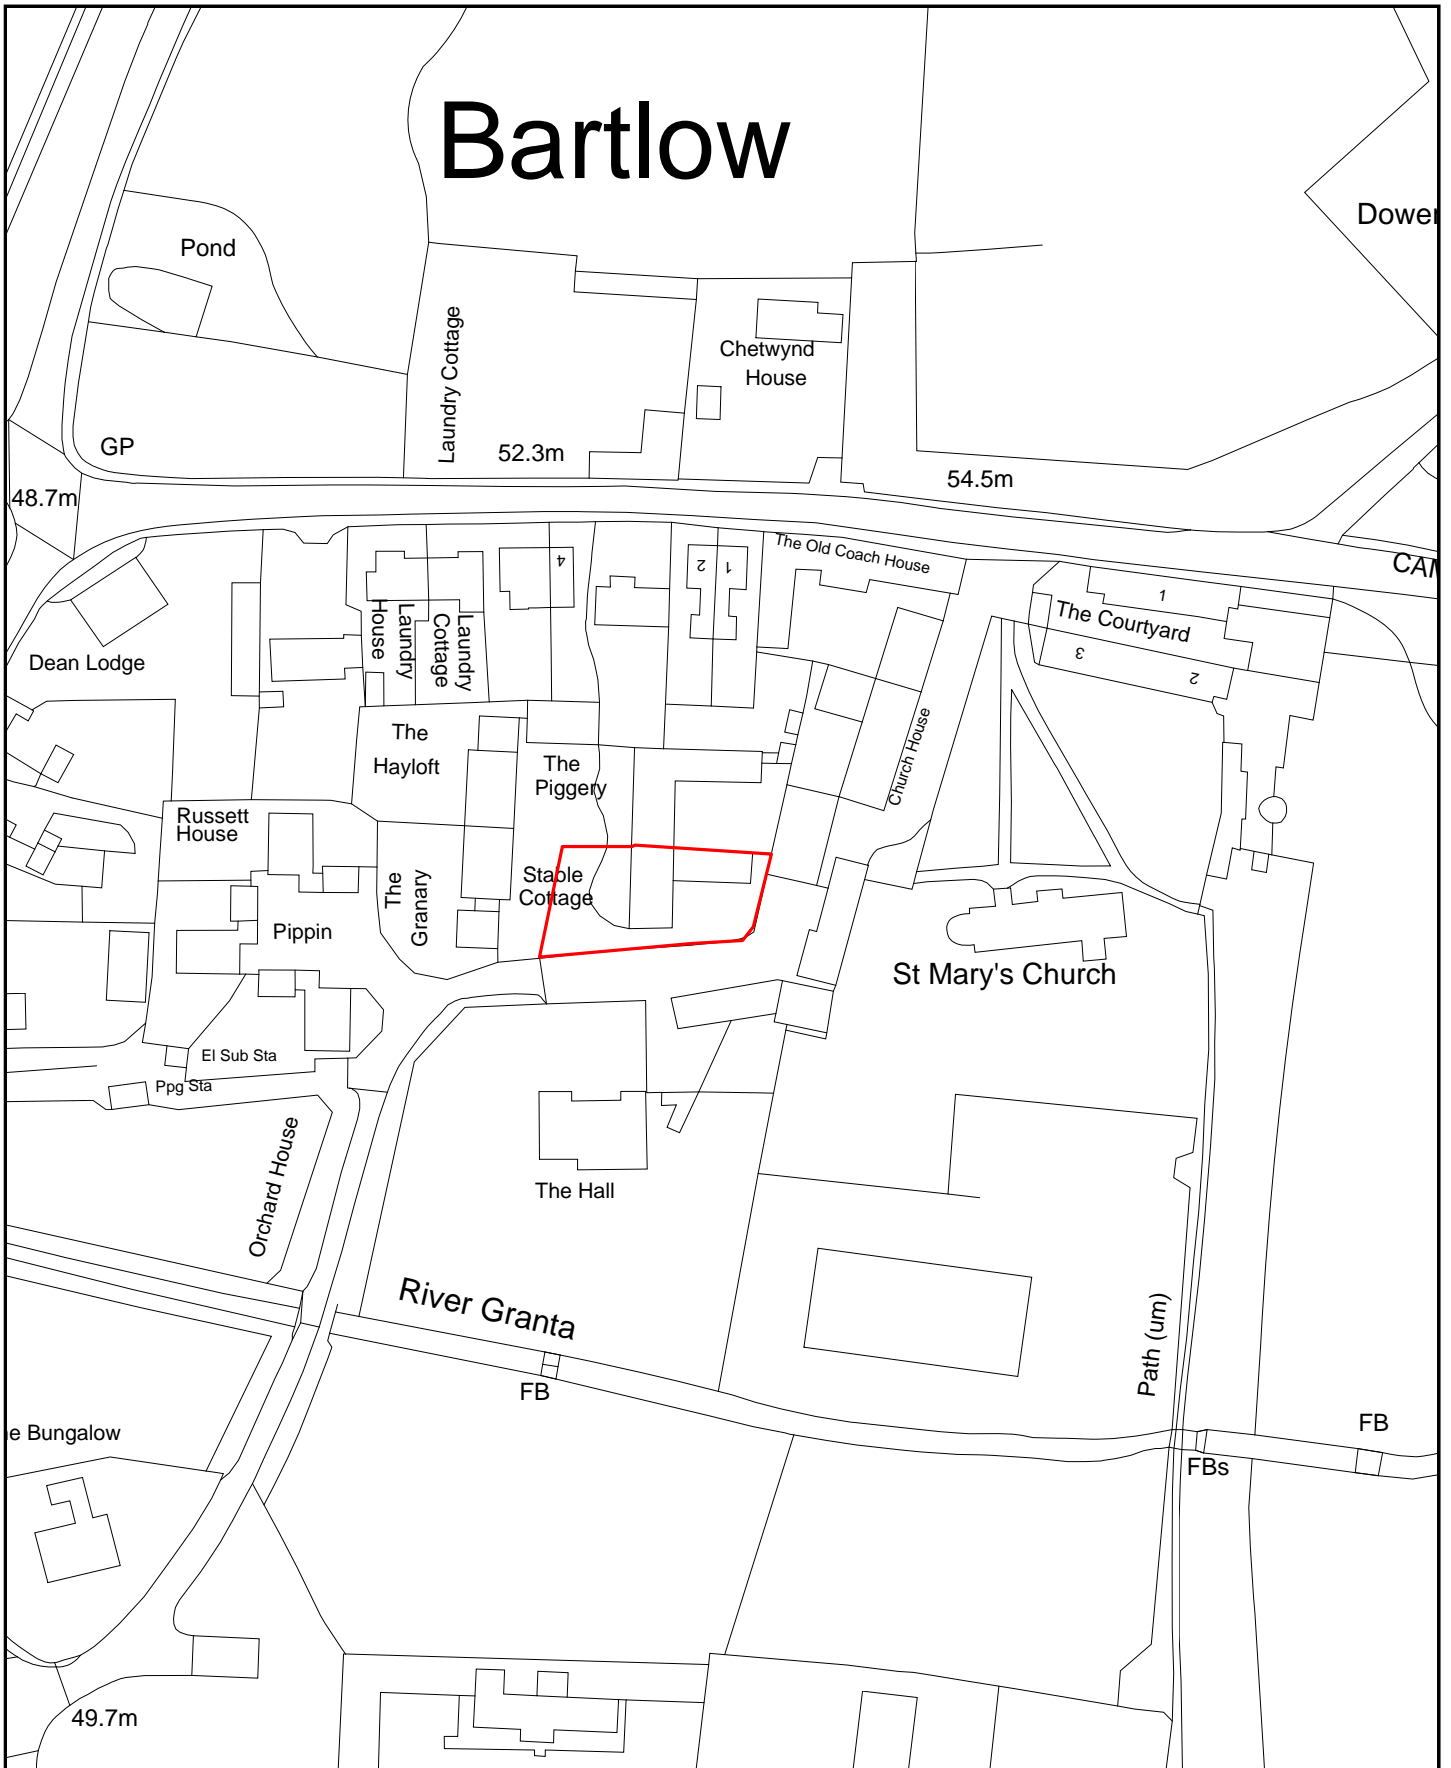

Bartlow

South
Cambridgeshire
District Council

© Crown copyright.

Planning Dept - South Cambridgeshire DC

FOR INTERNAL USE ONLY

Scale - 1:1250
Time of plot: 09:37

Date of plot: 26/04/2013